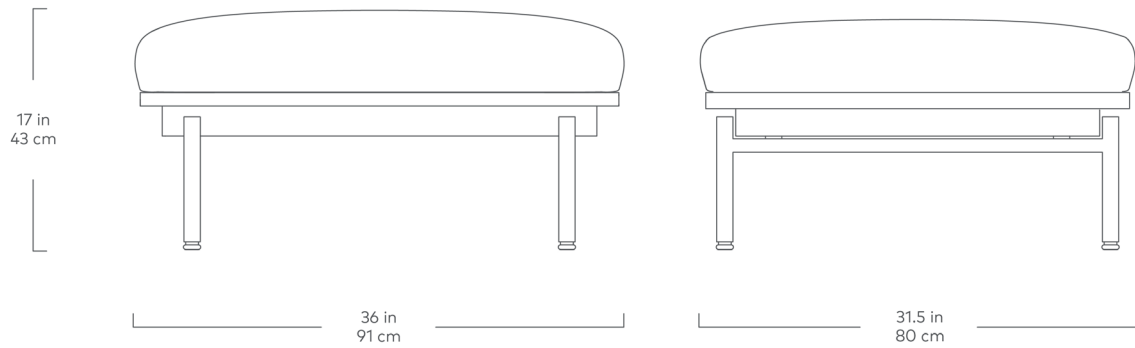

Foundry Ottoman

- Features elegant lines and thin, elevated legs.
- Ottoman cushion is crafted with Dacron-wrapped, high resiliency, medium density foam and securely attaches to the base by hook and loop fasteners.
- Constructed with 100% kiln-dried FSC®-Certified hardwood (FSC® 092551).
- Can be used as a footrest or as extra seating.
- Cylindrical legs are made from black powder-coated steel.
- Non-marking leveler feet can be adjusted for stability on uneven floor surfaces.
- Manufactured to meet California TB117-2013 fire safety standards without the use of flame retardant additives in the upholstery foam.
- All fabric is California TB117-2013 certified and double rub tested.
- Our leathers may have distinct surface characteristics, natural markings, and colour variations which differ from hide to hide and from one product to another, making each leather product unique.